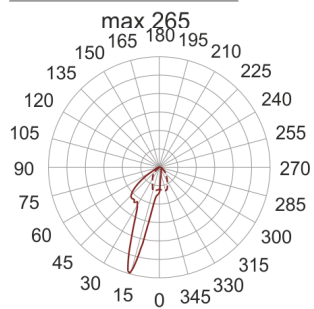

# CRICKET 25 AL./A 150W STAL

— C0-C180    ..... C90-C270

- IP: 67
- Color temperature:

- Luminous flux: lm

Name	Code	Colour	Voltage supply	Luminaire wattage	Light source type	Handle
<a href="#">CRICKET 25 AL/A 150W stal</a>	5161790	stainless steel	230V	150W	HIT-DE	Rx7s