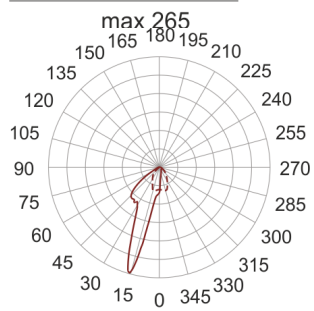

CRICKET 25 AL./A 150W STAL

— C0-C180 ····· C90-C270

- IP: 67
- Color temperature:

- Luminous flux: lm

Name	Code	Colour	Voltage supply	Luminaire wattage	Light source type	Handle
CRICKET 25 AL/A 150W stal	5161790	stainless steel	230V	150W	HIT-DE	Rx7s