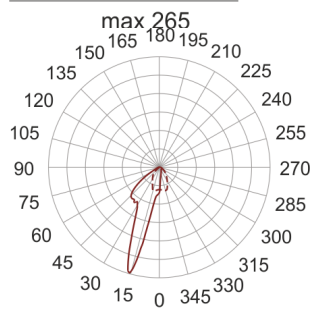

# CRICKET 25 AL./A 150W STAL

— C0-C180    ..... C90-C270

- IP: 67
- Color temperature:

- Luminous flux: lm

Name	Code	Colour	Voltage supply	Luminaire wattage	Light source type	Handle
<a href="#">CRICKET 25 AL/A 150W stal</a>	5161790	stainless steel	230V	150W	HIT-DE	Rx7s