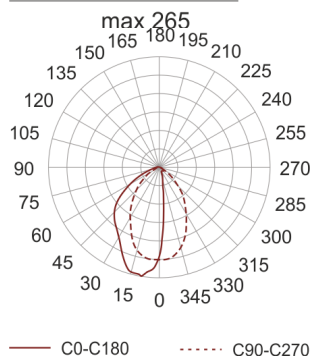

CRICKET 25 AL./A 26-32-42W STAL

- IP: 67
- Color temperature:

- Luminous flux: lm

Name	Code	Colour	Voltage supply	Luminaire wattage	Light source type	Handle
CRICKET 25-AL/A 26-32-42W stal	5161990	stainless steel	230V	26-32-42W	TC-TEL	GX24q-3/4