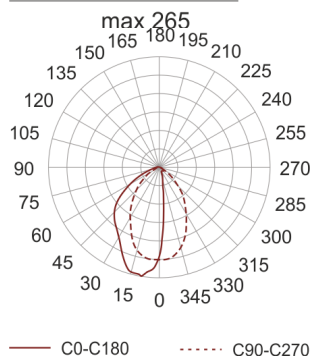

# CRICKET 25 AL./A 26-32-42W STAL

- IP: 67
- Color temperature:

- Luminous flux: lm

Name	Code	Colour	Voltage supply	Luminaire wattage	Light source type	Handle
<a href="#">CRICKET 25-AL/A 26-32-42W stal</a>	5161990	stainless steel	230V	26-32-42W	TC-TEL	GX24q-3/4