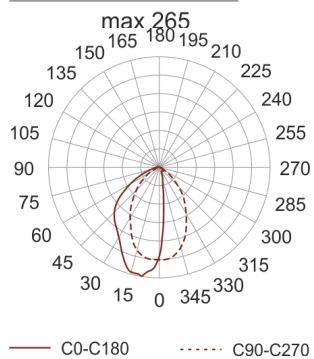

CRICKET 25 AL./A 26-32-42W STAL

- IP: 67
- Color temperature:

- Luminous flux: lm

| Name | Code | Colour | Voltage supply | Luminaire wattage | Light source type | Handle |
|--|---------|-----------------|----------------|-------------------|-------------------|-----------|
| CRICKET 25-AL/A 26-32-42W stal | 5161990 | stainless steel | 230V | 26-32-42W | TC-TEL | GX24q-3/4 |