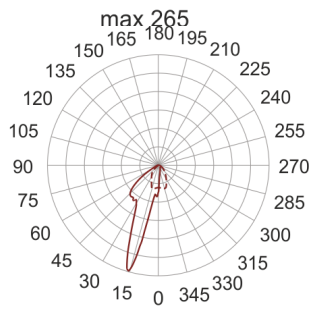

CRICKET 25 AL./A 70W STAL

— C0-C180 C90-C270

- IP: 67
- Color temperature:

- Luminous flux: lm

Name	Code	Colour	Voltage supply	Luminaire wattage	Light source type	Handle
CRICKET 25 AL/A 70W stal	5158890	stainless steel	230V	70W	HIT-DE	Rx7s