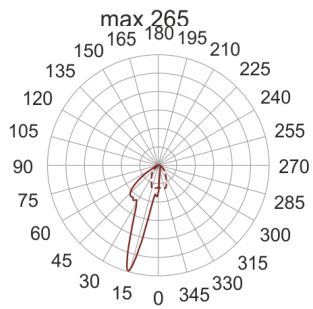

# CRICKET 25 AL./A 70W STAL

— C0-C180    ..... C90-C270

- IP: 67
- Color temperature:

- Luminous flux: lm

Name	Code	Colour	Voltage supply	Luminaire wattage	Light source type	Handle
<a href="#">CRICKET 25 AL/A 70W stal</a>	5158890	stainless steel	230V	70W	HIT-DE	Rx7s