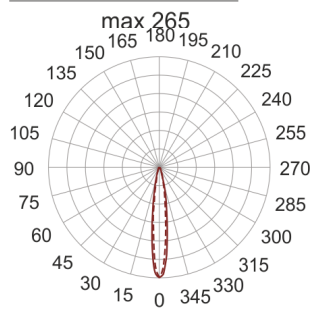

CRICKET 25 AL./C 150W STAL

— C0-C180 - - - - C90-C270

- IP: 67
- Color temperature:

- Luminous flux: lm

Name	Code	Colour	Voltage supply	Luminaire wattage	Light source type	Handle
CRICKET 25 AL/C 150W stal	5161890	stainless steel	230V	150W	HIT	G12