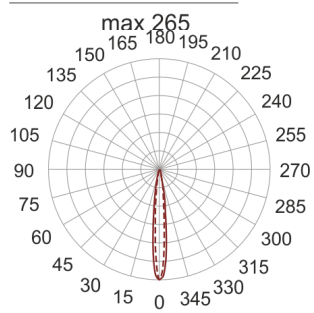

# CRICKET 25 AL./C 35W STAL

— C0-C180    - - - - C90-C270

- IP: 67
- Color temperature:

- Luminous flux: lm

Name	Code	Colour	Voltage supply	Luminaire wattage	Light source type	Handle
<a href="#">CRICKET 25 AL/C 35W stal</a>	5165490	stainless steel	230V	35W	HIT	G12