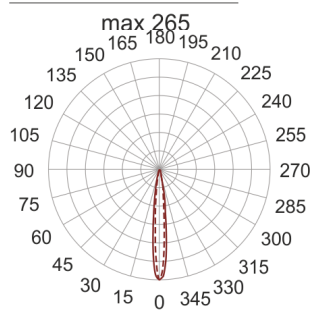

# CRICKET 25 AL./C 35W STAL

— C0-C180    - - - - C90-C270

- IP: 67
- Color temperature:

- Luminous flux: lm

Name	Code	Colour	Voltage supply	Luminaire wattage	Light source type	Handle
<a href="#">CRICKET 25 AL/C 35W stal</a>	5165490	stainless steel	230V	35W	HIT	G12