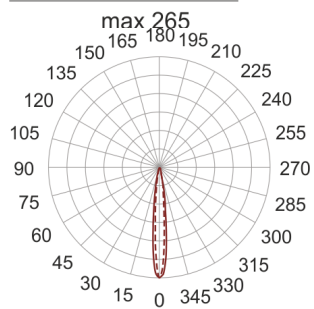

CRICKET 25 AL./C 35W STAL

— C0-C180 ····· C90-C270

- IP: 67
- Color temperature:

- Luminous flux: lm

Name	Code	Colour	Voltage supply	Luminaire wattage	Light source type	Handle
CRICKET 25 AL/C 35W stal	5165490	stainless steel	230V	35W	HIT	G12