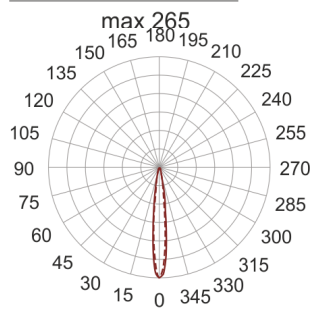

# CRICKET 25 AL./C 70W STAL

— C0-C180    - - - - C90-C270

- IP: 67
- Color temperature:

- Luminous flux: lm

Name	Code	Colour	Voltage supply	Luminaire wattage	Light source type	Handle
<a href="#">CRICKET 25 AL/C 70W stal</a>	5158590	stainless steel	230V	70W	HIT	G12