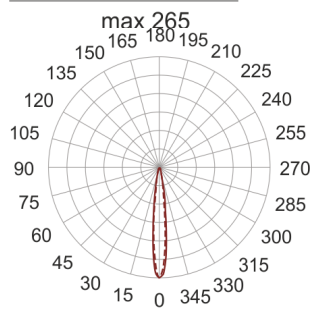

CRICKET 25 AL./C 70W STAL

— C0-C180 C90-C270

- IP: 67
- Color temperature:

- Luminous flux: lm

| Name | Code | Colour | Voltage supply | Luminaire wattage | Light source type | Handle |
|--|---------|-----------------|----------------|-------------------|-------------------|--------|
| CRICKET 25 AL/C 70W stal | 5158590 | stainless steel | 230V | 70W | HIT | G12 |