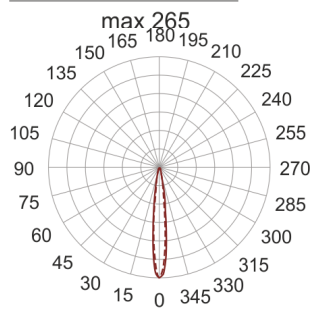

CRICKET 25 AL./C 70W STAL

— C0-C180 - - - - C90-C270

- IP: 67
- Color temperature:

- Luminous flux: lm

Name	Code	Colour	Voltage supply	Luminaire wattage	Light source type	Handle
CRICKET 25 AL/C 70W stal	5158590	stainless steel	230V	70W	HIT	G12