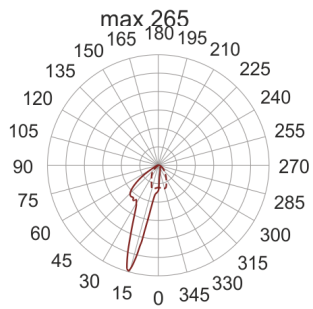

# CRICKET 25 I/A 150W STAL

— C0-C180    ····· C90-C270

- IP: 67
- Color temperature:

- Luminous flux: lm

Name	Code	Colour	Voltage supply	Luminaire wattage	Light source type	Handle
<a href="#">CRICKET 25 I/A 150W stal</a>	5162304	stainless steel	230V	150W	HIT-DE	Rx7s