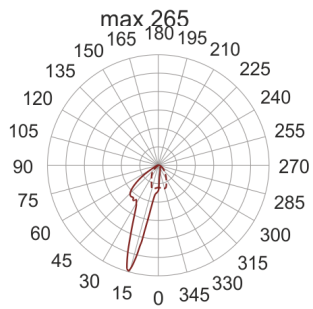

CRICKET 25 I/A 150W STAL

— C0-C180 C90-C270

- IP: 67
- Color temperature:

- Luminous flux: lm

Name	Code	Colour	Voltage supply	Luminaire wattage	Light source type	Handle
CRICKET 25 I/A 150W stal	5162304	stainless steel	230V	150W	HIT-DE	Rx7s