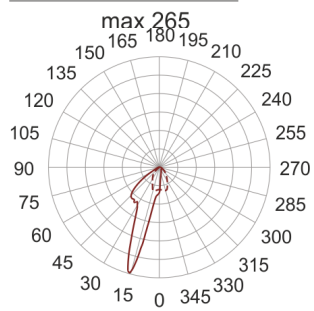

# CRICKET 25 I/A 150W STAL

— C0-C180    ····· C90-C270

- IP: 67
- Color temperature:

- Luminous flux: lm

Name	Code	Colour	Voltage supply	Luminaire wattage	Light source type	Handle
<a href="#">CRICKET 25 I/A 150W stal</a>	5162304	stainless steel	230V	150W	HIT-DE	Rx7s