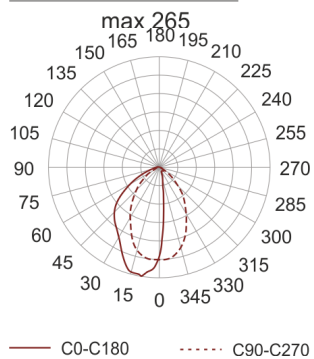

CRICKET 25 I/A 26-32-42W STAL

- IP: 67
- Color temperature:

- Luminous flux: lm

Name	Code	Colour	Voltage supply	Luminaire wattage	Light source type	Handle
CRICKET 25- I/A 26-32- 42W stal	5162604	stainless steel	230V	26-32-42W	TC-TEL	GX24q-3/4