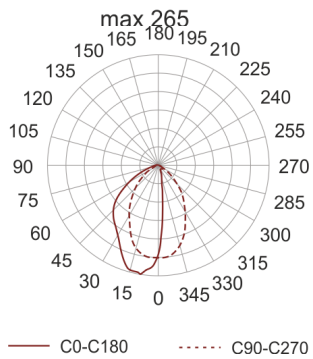

# CRICKET 25 I/A 26-32-42W STAL

- IP: 67
- Color temperature:

- Luminous flux: lm

Name	Code	Colour	Voltage supply	Luminaire wattage	Light source type	Handle
<a href="#">CRICKET 25- I/A 26-32- 42W stal</a>	5162604	stainless steel	230V	26-32-42W	TC-TEL	GX24q-3/4