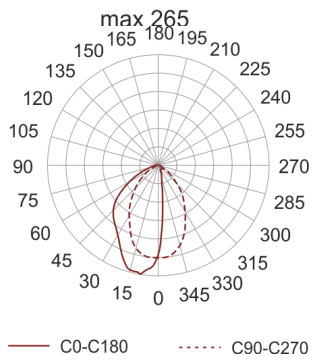

# CRICKET 25 I/A 26-32-42W STAL

- IP: 67
- Color temperature:

- Luminous flux: lm

Name	Code	Colour	Voltage supply	Luminaire wattage	Light source type	Handle
<a href="#">CRICKET 25- I/A 26-32- 42W stal</a>	5162604	stainless steel	230V	26-32-42W	TC-TEL	GX24q-3/4