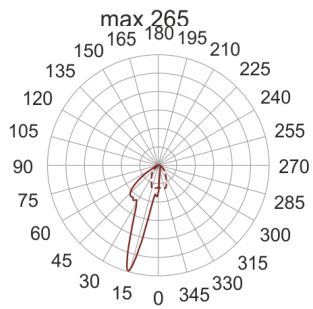

CRICKET 25 I/A 70W STAL

— C0-C180 C90-C270

- IP: 67
- Color temperature:

- Luminous flux: lm

Name	Code	Colour	Voltage supply	Luminaire wattage	Light source type	Handle
CRICKET 25 I/A 70W stal	5162104	stainless steel	230V	70W	HIT-DE	Rx7s