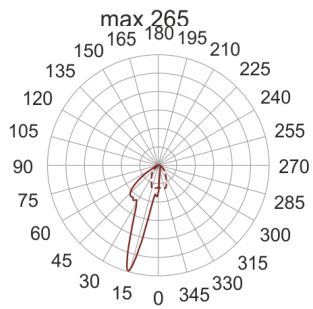

CRICKET 25 I/A 70W STAL

— C0-C180 ····· C90-C270

- IP: 67
- Color temperature:

- Luminous flux: lm

Name	Code	Colour	Voltage supply	Luminaire wattage	Light source type	Handle
CRICKET 25 I/A 70W stal	5162104	stainless steel	230V	70W	HIT-DE	Rx7s