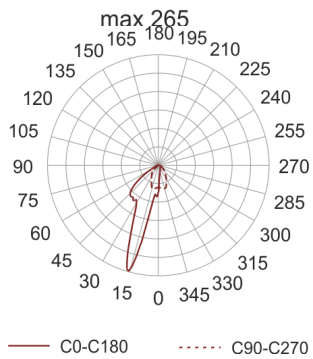

# CRICKET 25 I/A 70W STAL

- IP: 67
- Color temperature:

- Luminous flux: lm

Name	Code	Colour	Voltage supply	Luminaire wattage	Light source type	Handle
<a href="#">CRICKET 25 I/A 70W stal</a>	5162104	stainless steel	230V	70W	HIT-DE	Rx7s