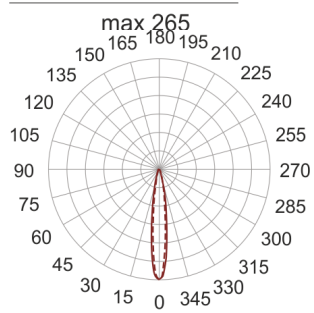

# CRICKET 25 I/C 150W STAL

— C0-C180    - - - - C90-C270

- IP: 67
- Color temperature:

- Luminous flux: lm

Name	Code	Colour	Voltage supply	Luminaire wattage	Light source type	Handle
<a href="#">CRICKET 25 I/C 150W stal</a>	5162504	stainless steel	230V	150W	HIT	G12