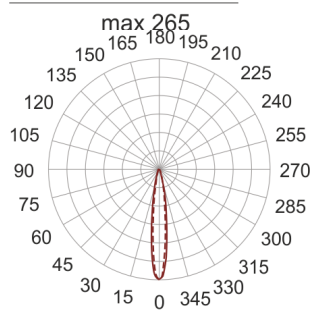

CRICKET 25 I/C 150W STAL

— C0-C180 - - - - C90-C270

- IP: 67
- Color temperature:

- Luminous flux: lm

Name	Code	Colour	Voltage supply	Luminaire wattage	Light source type	Handle
CRICKET 25 I/C 150W stal	5162504	stainless steel	230V	150W	HIT	G12