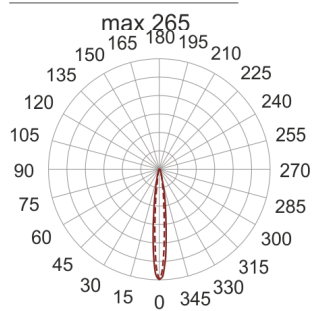

CRICKET 25 I/C 35W STAL

— C0-C180 - - - - C90-C270

- IP: 67
- Color temperature:

- Luminous flux: lm

Name	Code	Colour	Voltage supply	Luminaire wattage	Light source type	Handle
CRICKET 25 I/C 35W stal	5165504	stainless steel	230V	35W	HIT	G12