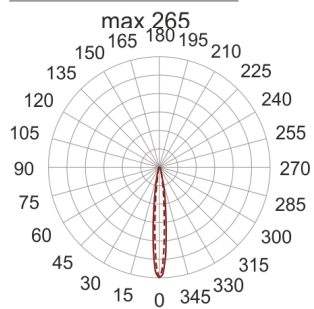

# CRICKET 25 I/C 35W STAL

— C0-C180    ..... C90-C270

- IP: 67
- Color temperature:

- Luminous flux: lm

Name	Code	Colour	Voltage supply	Luminaire wattage	Light source type	Handle
<a href="#">CRICKET 25</a> <a href="#">I/C 35W stal</a>	5165504	stainless steel	230V	35W	HIT	G12