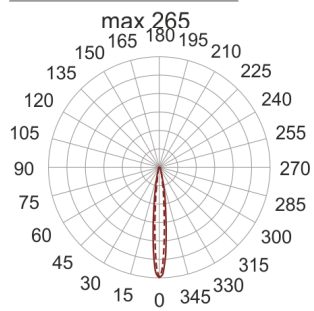

CRICKET 25 I/C 35W STAL

— C0-C180 - - - C90-C270

- IP: 67
- Color temperature:

- Luminous flux: lm

| Name | Code | Colour | Voltage supply | Luminaire wattage | Light source type | Handle |
|--|---------|-----------------|----------------|-------------------|-------------------|--------|
| CRICKET 25 I/C 35W stal | 5165504 | stainless steel | 230V | 35W | HIT | G12 |