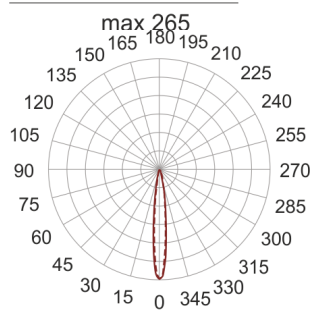

CRICKET 25 I/C 70W STAL

— C0-C180 C90-C270

- IP: 67
- Color temperature:

- Luminous flux: lm

Name	Code	Colour	Voltage supply	Luminaire wattage	Light source type	Handle
CRICKET 25 I/C 70W stal	5162404	stainless steel	230V	70W	HIT	G12