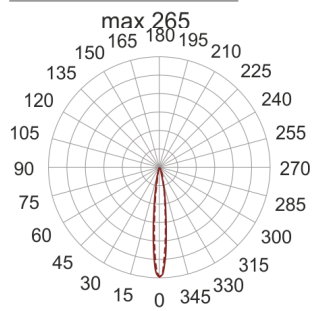

CRICKET 25 I/C 70W STAL

— C0-C180 - - - - C90-C270

- IP: 67
- Color temperature:

- Luminous flux: lm

Name	Code	Colour	Voltage supply	Luminaire wattage	Light source type	Handle
CRICKET 25 I/C 70W stal	5162404	stainless steel	230V	70W	HIT	G12