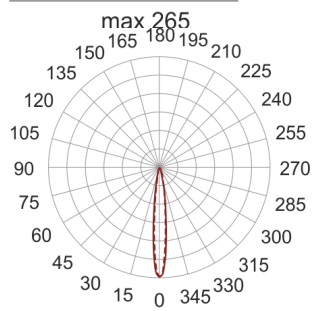

# CRICKET 25 I/C 70W STAL

— C0-C180    - - - - C90-C270

- IP: 67
- Color temperature:

- Luminous flux: lm

Name	Code	Colour	Voltage supply	Luminaire wattage	Light source type	Handle
<a href="#">CRICKET 25 I/C 70W stal</a>	5162404	stainless steel	230V	70W	HIT	G12