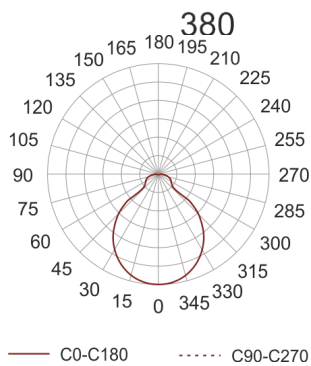

CUBE LED 380 3.0K BIAŁY

- IP: 20
- Color temperature: 2700-3500
- Luminous flux: 2440 lm

| Name | Code | Colour | Voltage supply | Luminaire wattage | Light source type | Luminous flux | |
|---|----------|--------|----------------|-------------------|-------------------|---------------|-------|
| CUBE LED 380 3.0K BIAŁY | S16L11K5 | white | 230V | 31,5W | LED | 2440 lm | 3000K |