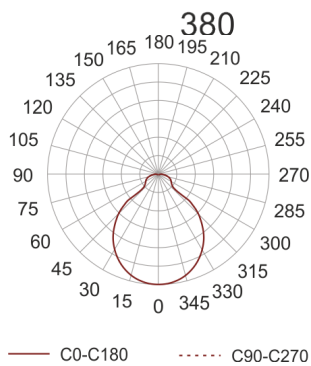

CUBE LED 380 3.0K BIAŁY

- IP: 20
- Color temperature: 2700-3500
- Luminous flux: 2440 lm

Name	Code	Colour	Voltage supply	Luminaire wattage	Light source type	Luminous flux	
CUBE LED 380 3.0K BIAŁY	S16L11K5	white	230V	31,5W	LED	2440 lm	3000K