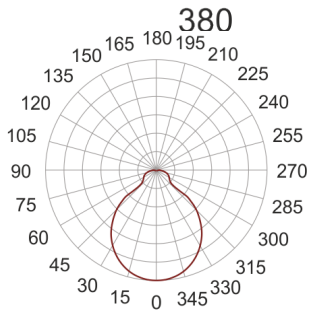

## CUBE LED 380 3.0K BIAŁY

- IP: 20
- Color temperature: 2700-3500
- Luminous flux: 2440 lm

Name	Code	Colour	Voltage supply	Luminaire wattage	Light source type	Luminous flux	
<a href="#">CUBE LED 380 3.0K BIAŁY</a>	S16L11K5	white	230V	31,5W	LED	2440 lm	3000K