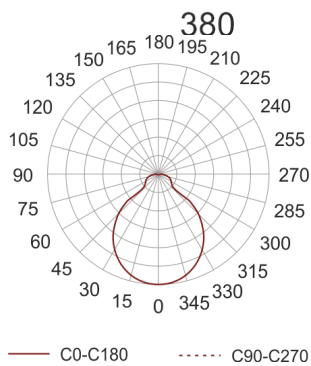

CUBE LED 380 4.0K BIAŁY

- IP: 20
- Color temperature: 3500-4000, Cool
- Luminous flux: 2660 lm

Name	Code	Colour	Voltage supply	Luminaire wattage	Light source type	Luminous flux	
CUBE LED 380 4.0K BIAŁY	S16L12K5	white	230V	31,5W	LED	2660 lm	4000K