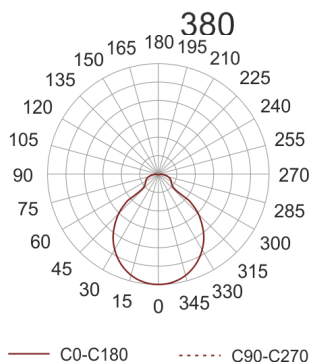

CUBE LED 380 4.0K BIAŁY

- IP: 20
- Color temperature: 3500-4000, Cool
- Luminous flux: 2660 lm

Name	Code	Colour	Voltage supply	Luminaire wattage	Light source type	Luminous flux	
CUBE LED 380 4.0K BIAŁY	S16L12K5	white	230V	31,5W	LED	2660 lm	4000K