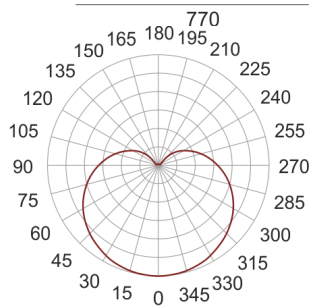

DIADEM MAX 55W BIAŁA

— C0-C180 C90-C270

- IP: 20
- Color temperature:
- Luminous flux: lm

Name	Code	Colour	Voltage supply	Luminaire wattage	Light source type	Handle
DIADEM MAX 55W BIAŁA	ZL1211770 PE EVG	white	230V	3x55W	TC-L	2G11