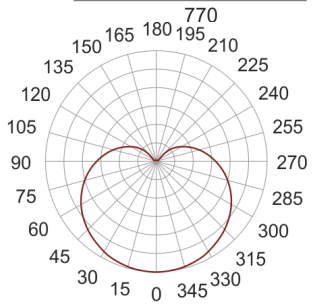

DIADEM MAX 55W CHROM

— C0-C180 C90-C270

- IP: 20
- Color temperature:
- Luminous flux: lm

Name	Code	Colour	Voltage supply	Luminaire wattage	Light source type	Handle
DIADEM MAX 55W CHROM	ZL1221770 PE EVG	chrom	230V	3x55W	TC-L	2G11