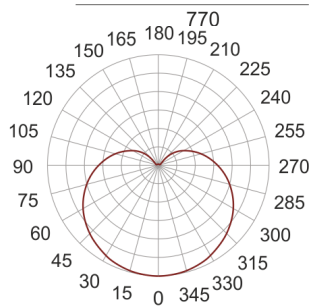

DIADEM MAX 55W CHROM

— C0-C180 C90-C270

- IP: 20
- Color temperature:
- Luminous flux: lm

Name	Code	Colour	Voltage supply	Luminaire wattage	Light source type	Handle
DIADEM MAX 55W CHROM	ZL1221770 PE EVG	chrom	230V	3x55W	TC-L	2G11