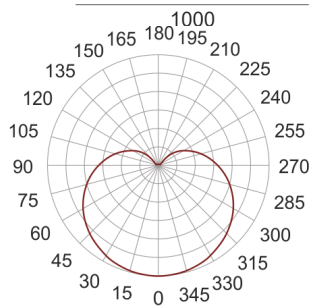

DIADEM MAX 80W BIAŁA

— C0-C180 C90-C270

- IP: 20
- Color temperature:
- Luminous flux: lm

Name	Code	Colour	Voltage supply	Luminaire wattage	Light source type	Handle
DIADEM MAX 80W BIAŁA	ZL12111000 PE EVG	white	230V	3x80W	TC-L	2G11