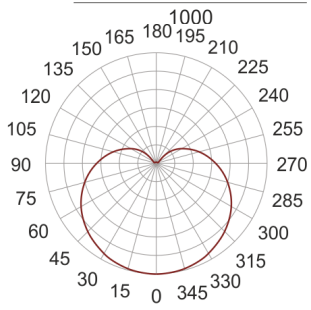

DIADEM MAX 80W CHROM

— C0-C180 C90-C270

- IP: 20
- Color temperature:
- Luminous flux: lm

Name	Code	Colour	Voltage supply	Luminaire wattage	Light source type	Handle
DIADEM MAX 80W CHROM	ZL12211000 PE EVG	chrom	230V	3x80W	TC-L	2G11