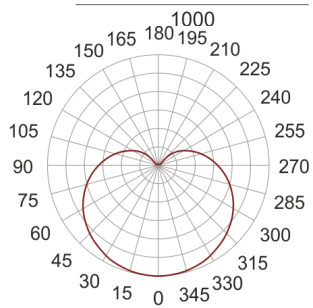

DIADEM MAX 80W CHROM

— C0-C180 C90-C270

- IP: 20
- Color temperature:
- Luminous flux: lm

Name	Code	Colour	Voltage supply	Luminaire wattage	Light source type	Handle
DIADEM MAX 80W CHROM	ZL12211000 PE EVG	chrom	230V	3x80W	TC-L	2G11