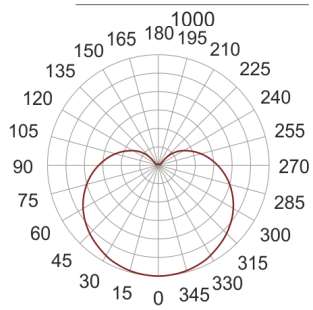

# DIADEM MAX 80W CHROM

— C0-C180      ..... C90-C270

- IP: 20
- Color temperature:
- Luminous flux: lm

Name	Code	Colour	Voltage supply	Luminaire wattage	Light source type	Handle
<a href="#">DIADEM MAX 80W CHROM</a>	ZL12211000 PE EVG	chrom	230V	3x80W	TC-L	2G11