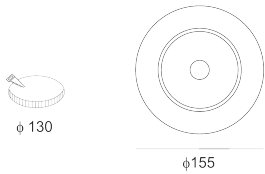

DL LED 155/20/3.0K 40° BIAŁY

- IP: 20
- Color temperature: 2700-3500
- Luminous flux: 2150 lm

Name	Code	Colour	Voltage supply	Luminaire wattage	Light source type	Luminous flux	
DL LED 155/20/3.0K 40° BIAŁY		white	230V	21W	LED	2150 lm	3000K