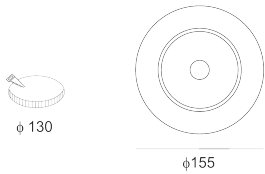

# DL LED 155/20/3.0K 60° BIAŁY

- IP: 20
- Color temperature: 2700-3500
- Luminous flux: 2150 lm

Name	Code	Colour	Voltage supply	Luminaire wattage	Light source type	Luminous flux	
<a href="#">DL LED 155/20/3.0K 60° BIAŁY</a>		white	230V	21W	LED	2150 lm	3000K