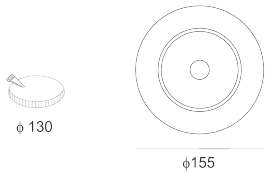

DL LED 155/20/3.0K 60° BIAŁY

- IP: 20
- Color temperature: 2700-3500
- Luminous flux: 2150 lm

Name	Code	Colour	Voltage supply	Luminaire wattage	Light source type	Luminous flux	
DL LED 155/20/3.0K 60° BIAŁY		white	230V	21W	LED	2150 lm	3000K