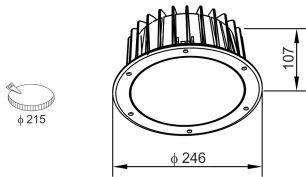

# DL OUTGO 260/3.0K/60

- IP: 65
- Color temperature: 3500-4000, Cool
- Luminous flux: 2600 lm

Name	Code	Colour	Voltage supply	Luminaire wattage	Light source type	Luminous flux	
<a href="#">DL OUTGO 260/3.0K/60</a>		stainless steel	230V	43W	LED	2600 lm	4000K