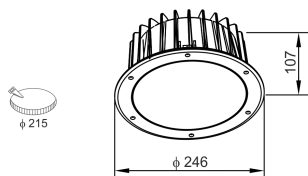

# DL OUTGO 260/3.0K/60

- IP: 65
- Color temperature: 3500-4000, Cool
- Luminous flux: 2600 lm

Name	Code	Colour	Voltage supply	Luminaire wattage	Light source type	Luminous flux	
<a href="#">DL OUTGO 260/3.0K/60</a>		stainless steel	230V	43W	LED	2600 lm	4000K