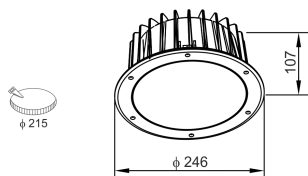

DL OUTGO 260/3.0K/60

- IP: 65
- Color temperature: 3500-4000, Cool
- Luminous flux: 2600 lm

Name	Code	Colour	Voltage supply	Luminaire wattage	Light source type	Luminous flux	
DL OUTGO 260/3.0K/60		stainless steel	230V	43W	LED	2600 lm	4000K