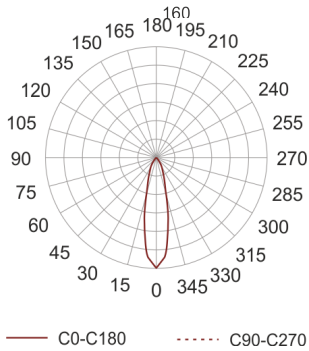

DOMO 160 LED 24MFL BIAŁY

- IP: 20
- Color temperature: 2700-3500
- Luminous flux: 2242 lm

| Name | Code | Colour | Voltage supply | Luminaire wattage | Light source type | Luminous flux |
|------|------|--------|----------------|-------------------|-------------------|---------------|
| | | | | | | |