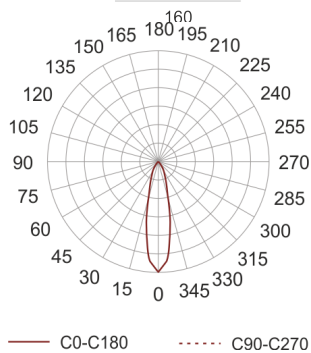

DOMO 160 LED 30 29° BIAŁY

- IP: 20
- Color temperature: 2700-3500
- Luminous flux: 3299 lm

Name	Code	Colour	Voltage supply	Luminaire wattage	Light source type	Luminous flux

DOMO 160 LED 30 29° BIAŁY	8640760	white	230V	36,7W	LED	3299 lm	 GOLLAND® nowoczesne oświetlenie
---	---------	-------	------	-------	-----	---------	--