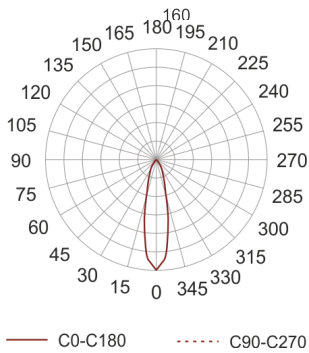

DOMO 160 LED 30 29° BIAŁY

- IP: 20
- Color temperature: 2700-3500
- Luminous flux: 3299 lm

Name	Code	Colour	Voltage supply	Luminaire wattage	Light source type	Luminous flux

DOMO 160 LED 30 29° BIAŁY	8640760	white	230V	36,7W	LED	3299 lm	 GOLLAND® nowoczesne oświetlenie
---	---------	-------	------	-------	-----	---------	--