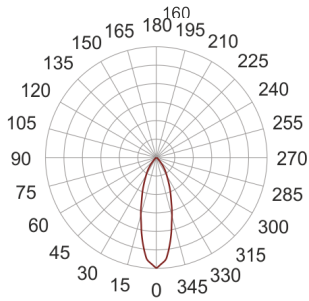

# DOMO 160 LED 30 39° BIAŁY

— C0-C180      ..... C90-C270

- IP: 20
- Color temperature: 2700-3500
- Luminous flux: 3304 lm

Name	Code	Colour	Voltage supply	Luminaire wattage	Light source type	Luminous flux