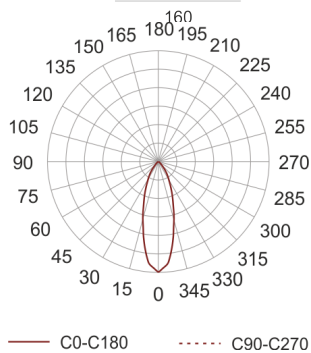

DOMO 160 LED 41 39° BIAŁY

- IP: 20
- Color temperature: 2700-3500
- Luminous flux: 4055 lm

Name	Code	Colour	Voltage supply	Luminaire wattage	Light source type	Luminous flux

DOMO 160 LED 41 39° BIAŁY	8640860	white	230V	46W	LED	4055 lm	 GOLLAND® nowoczesne oświetlenie
---	---------	-------	------	-----	-----	---------	--