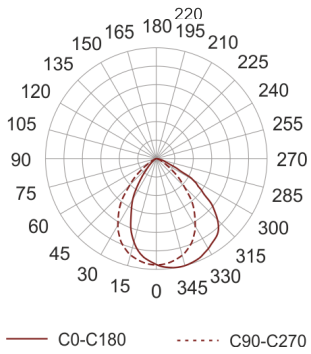

DOMO 220 G2 ASYM 3000 BIAŁY

- IP: 54
- Color temperature: 2700-3500
- Luminous flux: 2110 lm

Name	Code	Colour	Voltage supply	Luminaire wattage	Light source type	Luminous flux	
DOMO 220 G2 ASYM 3000 BIAŁY	10041140	white	230V	32W	LED	2110 lm	3000K