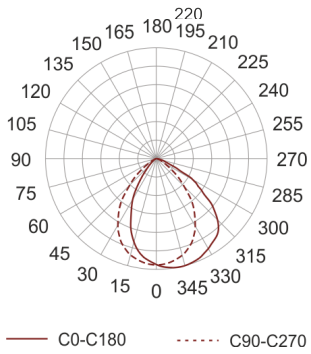

# DOMO 220 G2 ASYM 4000 BIAŁY

- IP: 54
- Color temperature: 2700-3500
- Luminous flux: 2737 lm

Name	Code	Colour	Voltage supply	Luminaire wattage	Light source type	Luminous flux	
<a href="#">DOMO 220 G2 ASYM 4000 BIAŁY</a>	10041150	white	230V	40,5W	LED	2737 lm	3000K