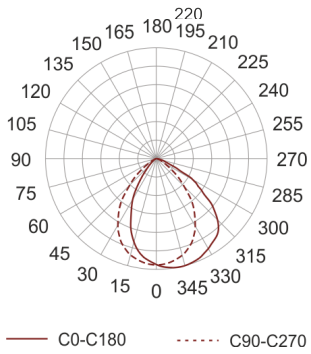

DOMO 220 G2 ASYM 4000 BIAŁY

- IP: 54
- Color temperature: 2700-3500
- Luminous flux: 2737 lm

Name	Code	Colour	Voltage supply	Luminaire wattage	Light source type	Luminous flux	
DOMO 220 G2 ASYM 4000 BIAŁY	10041150	white	230V	40,5W	LED	2737 lm	3000K