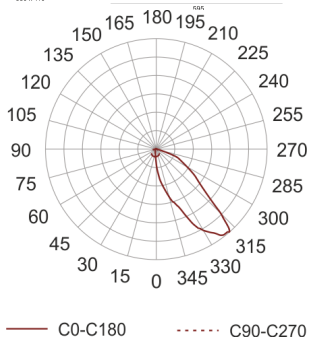

EDUGO WP ASY 21/3.0K BIAŁY

- IP: 20
- Color temperature: 2700-3500
- Luminous flux: 2150 lm

Name	Code	Colour	Voltage supply	Luminaire wattage	Light source type	Luminous flux	
EDUGO WP ASY 21/3.0K BIAŁY	K001AP0041	white	230V	26W	LED	2150 lm	3000K