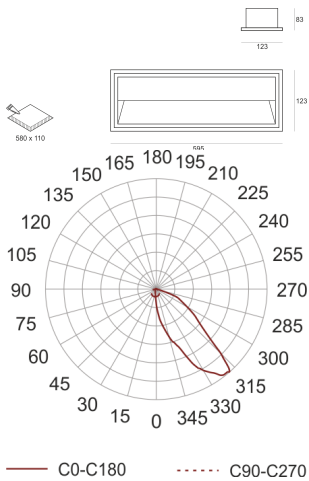

# EDUGO WP ASY 21/3.0K BIAŁY

- IP: 20
- Color temperature: 2700-3500
- Luminous flux: 2150 lm

| Name                                       | Code       | Colour | Voltage supply | Luminaire wattage | Light source type | Luminous flux |       |
|--|------------|--------|----------------|-------------------|-------------------|---------------|-------|
| <a href="#">EDUGO WP ASY 21/3.0K BIAŁY</a> | K001AP0041 | white  | 230V           | 26W               | LED               | 2150 lm       | 3000K |