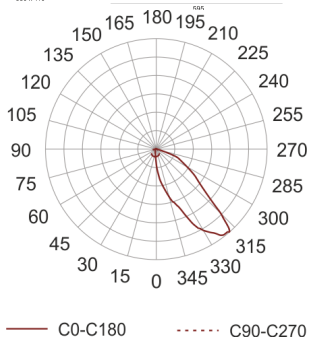

EDUGO WP ASY 21/3.0K BIAŁY

STAL

- IP: 20
- Color temperature: 2700-3500
- Luminous flux: 2150 lm

Name	Code	Colour	Voltage supply	Luminaire wattage	Light source type	Luminous flux	
EDUGO WP ASY 21/3.0K BIAŁY	K001AP0041	white	230V	26W	LED	2150 lm	3000K