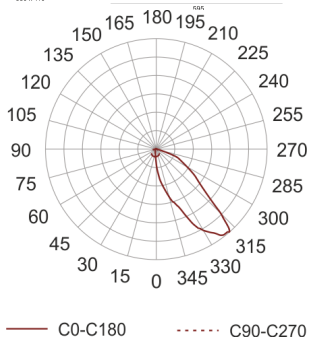

EDUGO WP ASY 22/4.0K BIAŁY

- IP: 20
- Color temperature: 3500-4000, Cool
- Luminous flux: 2250 lm

Name	Code	Colour	Voltage supply	Luminaire wattage	Light source type	Luminous flux	
EDUGO WP ASY 22/4.0K BIAŁY	K001AP0045	white	230V	26W	LED	2250 lm	4000K