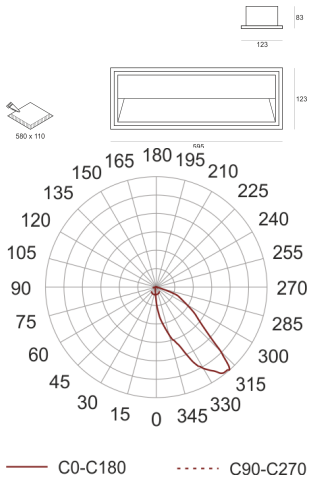

EDUGO WP ASY 22/4.0K BIAŁY

- IP: 20
- Color temperature: 3500-4000, Cool
- Luminous flux: 2250 lm

Name	Code	Colour	Voltage supply	Luminaire wattage	Light source type	Luminous flux	
EDUGO WP ASY 22/4.0K BIAŁY	K001AP0045	white	230V	26W	LED	2250 lm	4000K