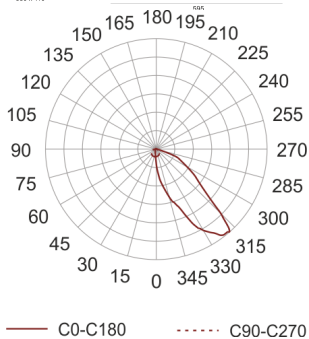

# EDUGO WP ASY 22/4.0K BIAŁY

- IP: 20
- Color temperature: 3500-4000, Cool
- Luminous flux: 2250 lm

| Name                                       | Code       | Colour | Voltage supply | Luminaire wattage | Light source type | Luminous flux |       |
|--|------------|--------|----------------|-------------------|-------------------|---------------|-------|
| <a href="#">EDUGO WP ASY 22/4.0K BIAŁY</a> | K001AP0045 | white  | 230V           | 26W               | LED               | 2250 lm       | 4000K |