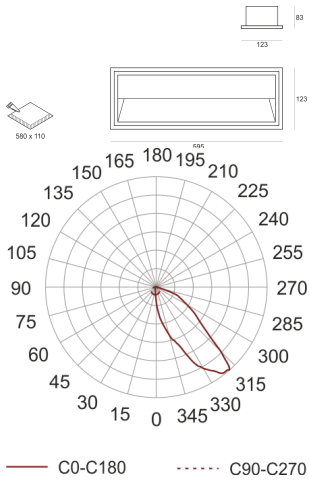

# EDUGO WP ASY 22/4.0K BIAŁY

- IP: 20
- Color temperature: 3500-4000, Cool
- Luminous flux: 2250 lm

Name	Code	Colour	Voltage supply	Luminaire wattage	Light source type	Luminous flux	
<a href="#">EDUGO WP ASY 22/4.0K BIAŁY</a>	K001AP0045	white	230V	26W	LED	2250 lm	4000K