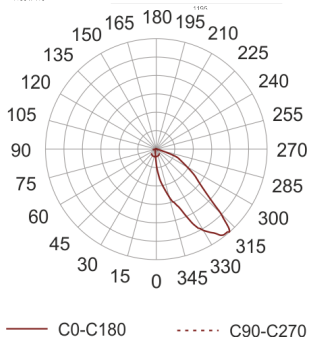

# EDUGO WP ASY 34/3.0K BIAŁY

STAL

- IP: 20
- Color temperature: 2700-3500
- Luminous flux: 3400 lm

Name	Code	Colour	Voltage supply	Luminaire wattage	Light source type	Luminous flux	
<a href="#">EDUGO WP ASY 34/3.0K BIAŁY</a>	K001AP0063	white	230V	39W	LED	3400 lm	3000K