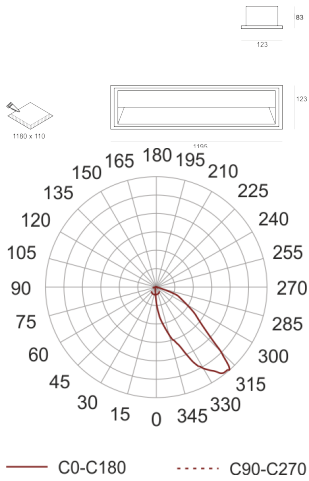

# EDUGO WP ASY 34/3.0K BIAŁY

- IP: 20
- Color temperature: 2700-3500
- Luminous flux: 3400 lm

| Name                                       | Code       | Colour | Voltage supply | Luminaire wattage | Light source type | Luminous flux |       |
|--|------------|--------|----------------|-------------------|-------------------|---------------|-------|
| <a href="#">EDUGO WP ASY 34/3.0K BIAŁY</a> | K001AP0063 | white  | 230V           | 39W               | LED               | 3400 lm       | 3000K |