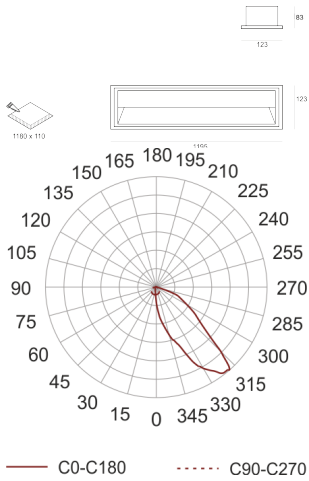

EDUGO WP ASY 36/4.0K BIAŁY

- IP: 20
- Color temperature: 3500-4000, Cool
- Luminous flux: 3600 lm

Name	Code	Colour	Voltage supply	Luminaire wattage	Light source type	Luminous flux	
EDUGO WP ASY 36/4.0K BIAŁY	K001AP0067	white	230V	39W	LED	3600 lm	4000K