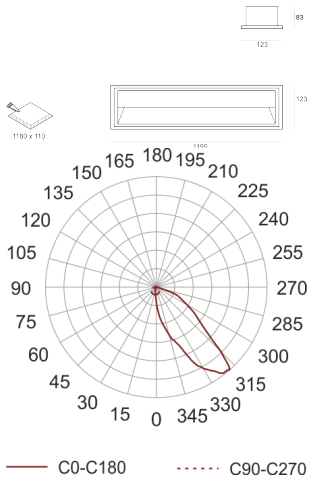

# EDUGO WP ASY 36/4.0K BIAŁY

- IP: 20
- Color temperature: 3500-4000, Cool
- Luminous flux: 3600 lm

Name	Code	Colour	Voltage supply	Luminaire wattage	Light source type	Luminous flux	
<a href="#">EDUGO WP ASY 36/4.0K BIAŁY</a>	K001AP0067	white	230V	39W	LED	3600 lm	4000K