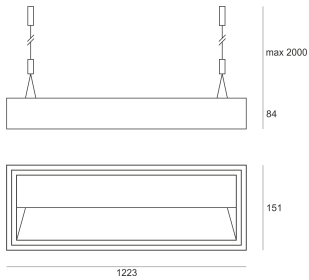

EDUGO Z ASY 34/3.0K BIAŁY

- IP: 20
- Color temperature: 2700-3500
- Luminous flux: 3400 lm

Name	Code	Colour	Voltage supply	Luminaire wattage	Light source type	Luminous flux	
EDUGO Z ASY 34/3.0K BIAŁY	K001AP0090	white	230V	39W	LED	3400 lm	3000K