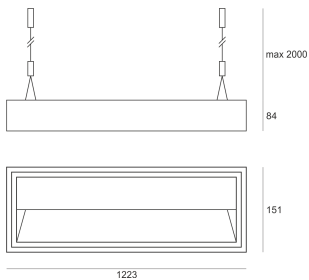

# EDUGO Z ASY 36/4.0K BIAŁY

- IP: 20
- Color temperature: 3500-4000, Cool
- Luminous flux: 3600 lm

Name	Code	Colour	Voltage supply	Luminaire wattage	Light source type	Luminous flux	
<a href="#">EDUGO Z ASY 36/4.0K BIAŁY</a>	K001AP0091	white	230V	39W	LED	3600 lm	4000K