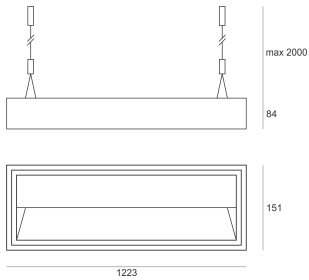

EDUGO Z ASY 36/4.0K BIAŁY

- IP: 20
- Color temperature: 3500-4000, Cool
- Luminous flux: 3600 lm

Name	Code	Colour	Voltage supply	Luminaire wattage	Light source type	Luminous flux	
EDUGO Z ASY 36/4.0K BIAŁY	K001AP0091	white	230V	39W	LED	3600 lm	4000K