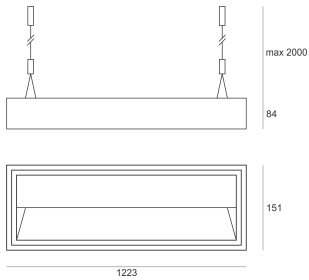

# EDUGO Z ASY 36/4.0K BIAŁY

- IP: 20
- Color temperature: 3500-4000, Cool
- Luminous flux: 3600 lm

Name	Code	Colour	Voltage supply	Luminaire wattage	Light source type	Luminous flux	
<a href="#">EDUGO Z ASY 36/4.0K BIAŁY</a>	K001AP0091	white	230V	39W	LED	3600 lm	4000K