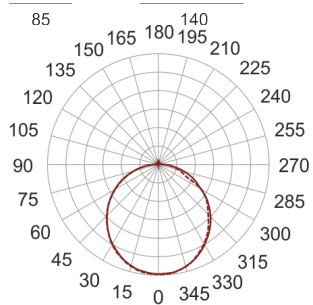

# EGGO LED BIAŁA

— C0-C180    - - - - C90-C270

- IP: 54
- Color temperature: 2700-3500
- Luminous flux: 445 lm

Name	Code	Colour	Voltage supply	Luminaire wattage	Light source type	Luminous flux	
<a href="#">EGGO LED BIAŁA</a>		white	230V	9W	LED	445 lm	3000K