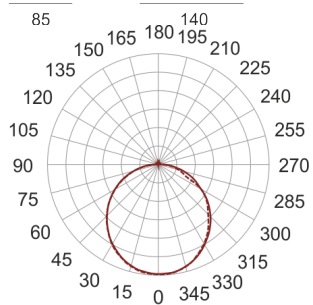

EGGO LED BIAŁA

— C0-C180 - - - - C90-C270

- IP: 54
- Color temperature: 2700-3500
- Luminous flux: 445 lm

Name	Code	Colour	Voltage supply	Luminaire wattage	Light source type	Luminous flux	
EGGO LED BIAŁA		white	230V	9W	LED	445 lm	3000K