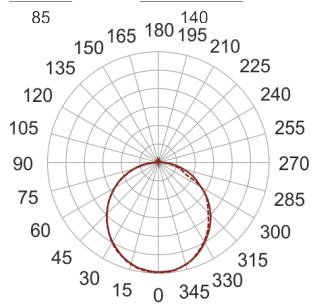

EGGO LED BIAŁA

— C0-C180 - - - - C90-C270

- IP: 54
- Color temperature: 2700-3500
- Luminous flux: 445 lm

Name	Code	Colour	Voltage supply	Luminaire wattage	Light source type	Luminous flux	
EGGO LED BIAŁA		white	230V	9W	LED	445 lm	3000K