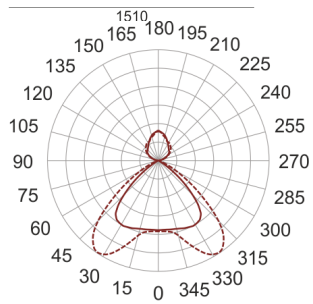

EGO Z G/D PA 180 SZARY

- IP: 20
- Color temperature:
- Luminous flux: lm

| Name | Code | Colour | Voltage supply | Luminaire wattage | Light source type | Handle |
|------|------|--------|----------------|-------------------|-------------------|--------|
| | | | | | | |