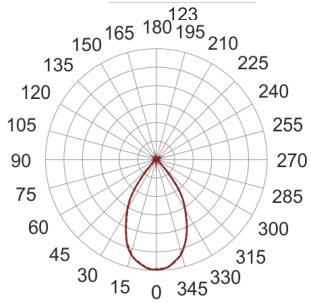

ENGIGO C1 86/3.0K 60°

— C0-C180 ····· C90-C270

- IP: 20
- Color temperature: 2700-3500
- Luminous flux: 865 lm

Name	Code	Colour	Voltage supply	Luminaire wattage	Light source type	Luminous flux	
ENGIGO_C1_86/3.0K_60°		white	230V	10,5W	LED	865 lm	3000K