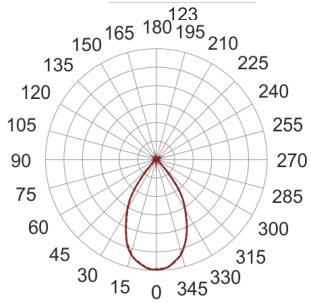

ENGIGO C1 86/3.0K 60°

— C0-C180 - - - C90-C270

- IP: 20
- Color temperature: 2700-3500
- Luminous flux: 865 lm

Name	Code	Colour	Voltage supply	Luminaire wattage	Light source type	Luminous flux	
ENGIGO_C1_86/3.0K_60°		white	230V	10,5W	LED	865 lm	3000K