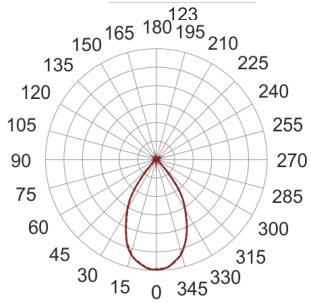

ENGIGO C1 86/3.0K 60°

— C0-C180 - - - - C90-C270

- IP: 20
- Color temperature: 2700-3500
- Luminous flux: 865 lm

Name	Code	Colour	Voltage supply	Luminaire wattage	Light source type	Luminous flux	
ENGIGO_C1_86/3.0K_60°		white	230V	10,5W	LED	865 lm	3000K