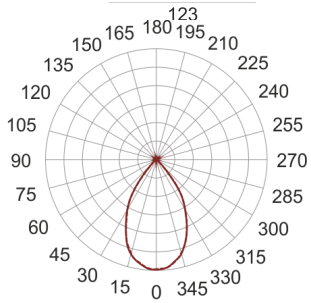

# ENGIGO C1 86/4.0K 60°

— C0-C180    - - - C90-C270

- IP: 20
- Color temperature: 3500-4000, Cool
- Luminous flux: 865 lm

Name	Code	Colour	Voltage supply	Luminaire wattage	Light source type	Luminous flux	
<a href="#">ENGIGO_C1_86/4.0K_60°</a>		white	230V	10,5W	LED	865 lm	4000K