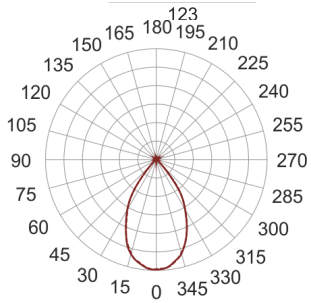

ENGIGO C1 86/4.0K 60°

— C0-C180 - - - - C90-C270

- IP: 20
- Color temperature: 3500-4000, Cool
- Luminous flux: 865 lm

Name	Code	Colour	Voltage supply	Luminaire wattage	Light source type	Luminous flux	
ENGIGO_C1_86/4.0K_60°		white	230V	10,5W	LED	865 lm	4000K