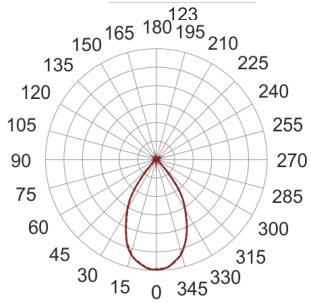

ENGIGO C1 86/4.0K 60°

— C0-C180 C90-C270

- IP: 20
- Color temperature: 3500-4000, Cool
- Luminous flux: 865 lm

Name	Code	Colour	Voltage supply	Luminaire wattage	Light source type	Luminous flux	
ENGIGO_C1_86/4.0K_60°		white	230V	10,5W	LED	865 lm	4000K