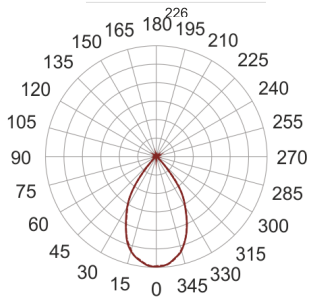

ENGIGO C2 86/4.0K 60°

- IP: 20
- Color temperature: 3500-4000, Cool
- Luminous flux: 2x865 lm

Name	Code	Colour	Voltage supply	Luminaire wattage	Light source type	Luminous flux

ENGIGO C2 86/4.0K 60°		white	230V	2x10,5W	LED	2x865 lm	4000K
--------------------------	--	-------	------	---------	-----	----------	-------