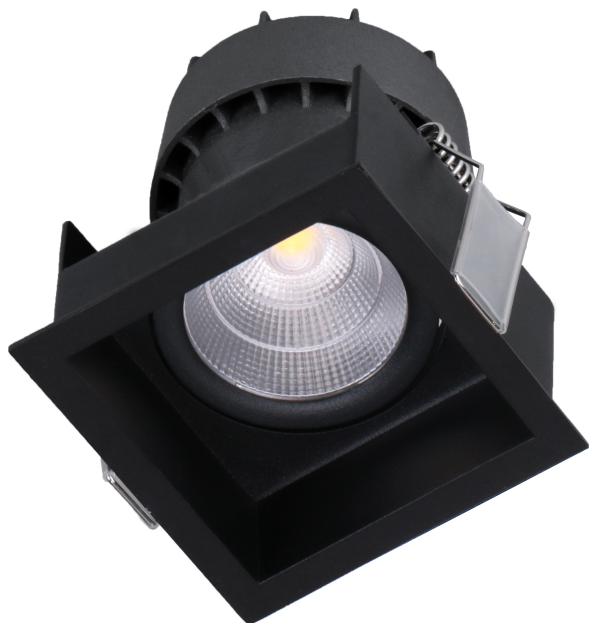

# ENGIGO KW 85/3.0K 60°

— C0-C180    - - - C90-C270

- IP: 20
- Color temperature: 2700-3500

- Luminous flux: 850 lm

Name	Code	Colour	Voltage supply	Luminaire wattage	Light source type	Luminous flux	
<a href="#">ENGIGO KW 85/3.0K 60°</a>		white	230V	10,5W	LED	850 lm	3000K