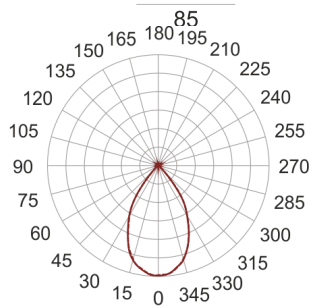

# ENGIGO KW 85/3.0K 60°

— C0-C180    - - - C90-C270

- IP: 20
- Color temperature: 2700-3500

- Luminous flux: 850 lm

Name	Code	Colour	Voltage supply	Luminaire wattage	Light source type	Luminous flux	
<a href="#">ENGIGO KW 85/3.0K 60°</a>		white	230V	10,5W	LED	850 lm	3000K