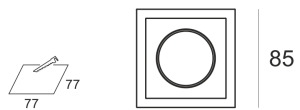

# ENGIGO KW 85/4.0K 60°

— C0-C180    - - - C90-C270

- IP: 20
- Color temperature: 3500-4000, Cool

- Luminous flux: 850 lm

Name	Code	Colour	Voltage supply	Luminaire wattage	Light source type	Luminous flux	
<a href="#">ENGIGO KW 85/4.0K 60°</a>		white	230V	10,5W	LED	850 lm	4000K