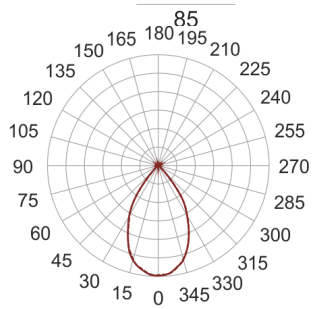

# ENGIGO KW 85/4.0K 60°

— C0-C180    - - - C90-C270

- IP: 20
- Color temperature: 3500-4000, Cool

- Luminous flux: 850 lm

Name	Code	Colour	Voltage supply	Luminaire wattage	Light source type	Luminous flux	
<a href="#">ENGIGO KW 85/4.0K 60°</a>		white	230V	10,5W	LED	850 lm	4000K