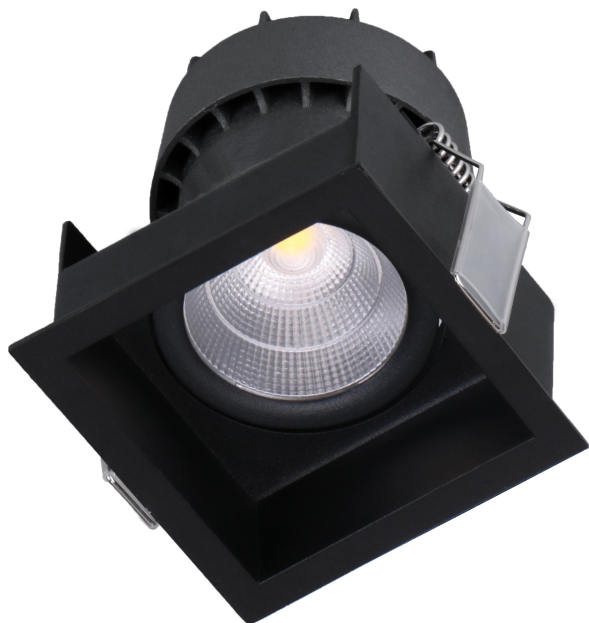

# ENGIGO KW 85/4.0K 60°

— C0-C180    - - - C90-C270

- IP: 20
- Color temperature: 3500-4000, Cool

- Luminous flux: 850 lm

Name	Code	Colour	Voltage supply	Luminaire wattage	Light source type	Luminous flux	
<a href="#">ENGIGO KW 85/4.0K 60°</a>		white	230V	10,5W	LED	850 lm	4000K