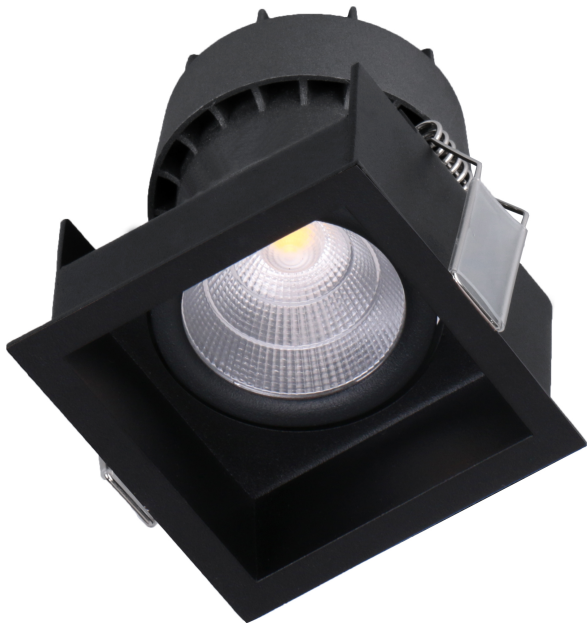

# ENGIGO KW 85/4.0K 60°

— C0-C180    - - - C90-C270

- IP: 20
- Color temperature: 3500-4000, Cool

- Luminous flux: 850 lm

Name	Code	Colour	Voltage supply	Luminaire wattage	Light source type	Luminous flux	
<a href="#">ENGIGO KW 85/4.0K 60°</a>		white	230V	10,5W	LED	850 lm	4000K