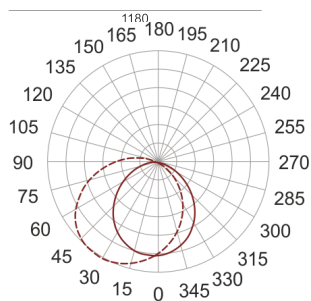

F55 LED 25,0W 3.0K BIAŁY

— C0-C180 - - - - C90-C270

- IP: 44
- Color temperature: 2700-3500
- Luminous flux: 3170 lm

Name	Code	Colour	Voltage supply	Luminaire wattage	Light source type	Luminous flux	
F55 LED 25,0W 3.0K BIAŁY	F55501705802	white	230V	25,0W	LED	3170 lm	3000K