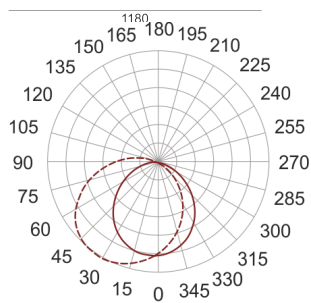

# F55 LED 25,0W 3.0K BIAŁY

— C0-C180    - - - - C90-C270

- IP: 44
- Color temperature: 2700-3500
- Luminous flux: 3170 lm

Name	Code	Colour	Voltage supply	Luminaire wattage	Light source type	Luminous flux	
<a href="#">F55 LED 25,0W 3.0K BIAŁY</a>	F55501705802	white	230V	25,0W	LED	3170 lm	3000K