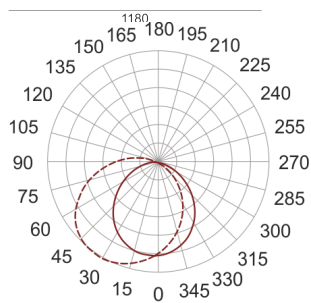

F55 LED 25,0W 3.0K BIAŁY

— C0-C180 - - - - C90-C270

- IP: 44
- Color temperature: 2700-3500
- Luminous flux: 3170 lm

Name	Code	Colour	Voltage supply	Luminaire wattage	Light source type	Luminous flux	
F55 LED 25,0W 3.0K BIAŁY	F55501705802	white	230V	25,0W	LED	3170 lm	3000K