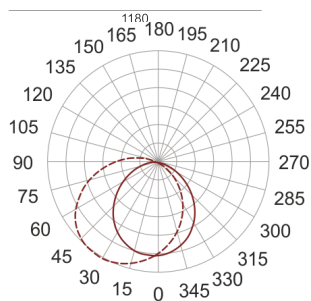

F55 LED 25,0W 4.0K BIAŁY

— C0-C180 - - - - C90-C270

- IP: 44
- Color temperature: 3500-4000, Cool
- Luminous flux: 3004 lm

Name	Code	Colour	Voltage supply	Luminaire wattage	Light source type	Luminous flux	
F55 LED 25,0W 4.0K BIAŁY	F55501705702	white	230V	25,0W	LED	3004 lm	4000K