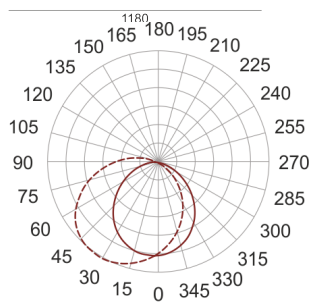

F55 LED 25,0W 4.0K BIAŁY

— C0-C180 - - - - C90-C270

- IP: 44
- Color temperature: 3500-4000, Cool
- Luminous flux: 3004 lm

Name	Code	Colour	Voltage supply	Luminaire wattage	Light source type	Luminous flux	
F55 LED 25,0W 4.0K BIAŁY	F55501705702	white	230V	25,0W	LED	3004 lm	4000K