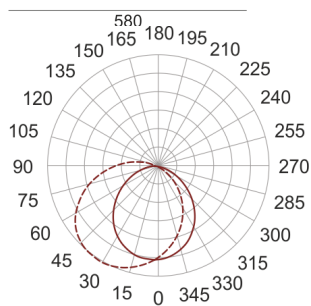

F55 LED 12,5W 4.0K BIAŁY

— C0-C180 - - - - C90-C270

- IP: 44
- Color temperature: 3500-4000, Cool
- Luminous flux: 1585 lm

Name	Code	Colour	Voltage supply	Luminaire wattage	Light source type	Luminous flux	
F55 LED 12,5W 4.0K BIAŁY	F55501505702	white	230V	12,5W	LED	1585 lm	4000K