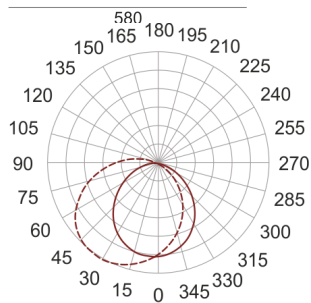

F55 LED 12,5W 4.0K BIAŁY

— C0-C180 - - - - C90-C270

- IP: 44
- Color temperature: 3500-4000, Cool
- Luminous flux: 1585 lm

Name	Code	Colour	Voltage supply	Luminaire wattage	Light source type	Luminous flux	
F55 LED 12,5W 4.0K BIAŁY	F55501505702	white	230V	12,5W	LED	1585 lm	4000K