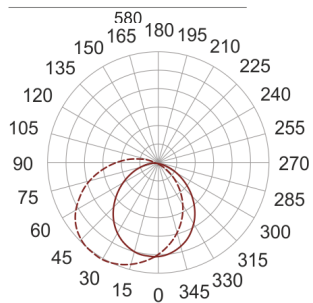

F55 LED 12,5W 4.0K BIAŁY

— C0-C180 - - - - C90-C270

- IP: 44
- Color temperature: 3500-4000, Cool
- Luminous flux: 1585 lm

Name	Code	Colour	Voltage supply	Luminaire wattage	Light source type	Luminous flux	
F55 LED 12,5W 4.0K BIAŁY	F55501505702	white	230V	12,5W	LED	1585 lm	4000K