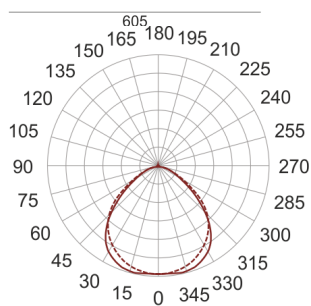

FIGO N MP 114 BIAŁA

— C0-C180 - - - - C90-C270

- IP: 20
- Color temperature:
- Luminous flux: lm

Name	Code	Colour	Voltage supply	Luminaire wattage	Light source type	Handle
FIGO N MP 114 BIAŁA		white	230V	1x14W	T16	G5