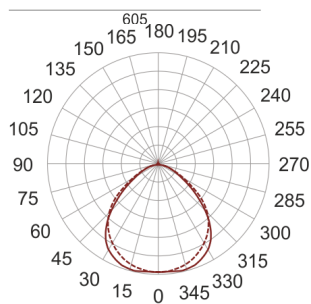

FIGO N MP 114 CZARNA

— C0-C180 ····· C90-C270

- IP: 20
- Color temperature:
- Luminous flux: lm

Name	Code	Colour	Voltage supply	Luminaire wattage	Light source type	Handle
FIGO N MP 114 CZARNA		black	230V	1x14W	T16	G5