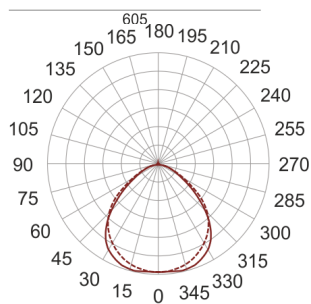

FIGO N MP 114 CZARNA

— C0-C180 - - - C90-C270

- IP: 20
- Color temperature:
- Luminous flux: lm

Name	Code	Colour	Voltage supply	Luminaire wattage	Light source type	Handle
FIGO N MP 114 CZARNA		black	230V	1x14W	T16	G5