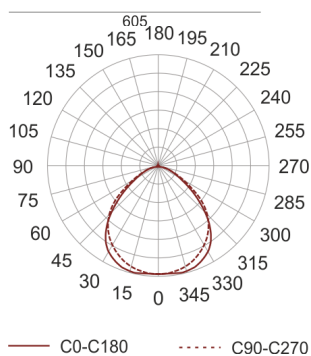

FIGO N MP 114 SZARA

- IP: 20
- Color temperature:
- Luminous flux: lm

Name	Code	Colour	Voltage supply	Luminaire wattage	Light source type	Handle
FIGO N MP 114 SZARA		gray	230V	1x14W	T16	G5