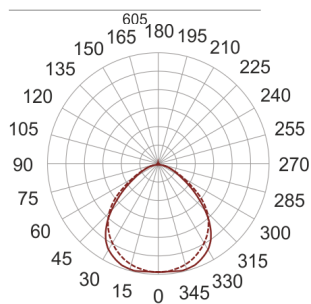

FIGO N MP 124 BIAŁA

— C0-C180 - - - - C90-C270

- IP: 20
- Color temperature:
- Luminous flux: lm

Name	Code	Colour	Voltage supply	Luminaire wattage	Light source type	Handle
FIGO N MP 124 BIAŁA		white	230V	1x24W	T16	G5