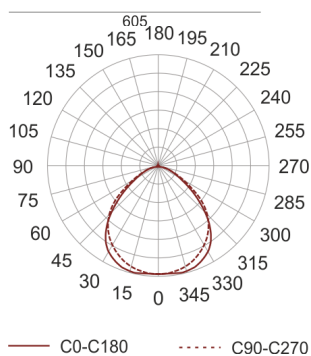

FIGO N MP 124 CZARNA

- IP: 20
- Color temperature:
- Luminous flux: lm

Name	Code	Colour	Voltage supply	Luminaire wattage	Light source type	Handle
FIGO N MP 124 CZARNA		black	230V	1x24W	T16	G5