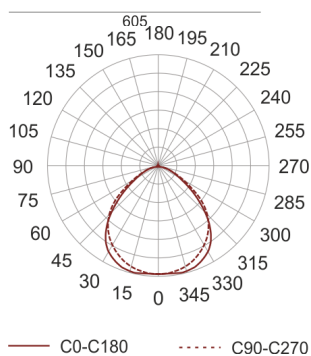

FIGO N MP 124 SZARA

- IP: 20
- Color temperature:
- Luminous flux: lm

Name	Code	Colour	Voltage supply	Luminaire wattage	Light source type	Handle
FIGO N MP 124 SZARA		gray	230V	1x24W	T16	G5