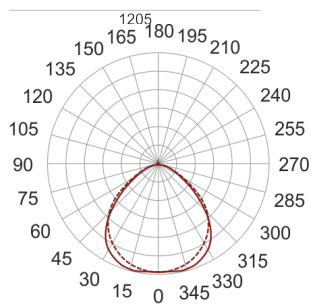

FIGO N MP 128 BIAŁA

— C0-C180 - - - - C90-C270

- IP: 20
- Color temperature:
- Luminous flux: lm

Name	Code	Colour	Voltage supply	Luminaire wattage	Light source type	Handle
FIGO N MP 128 BIAŁA		white	230V	1x28W	T16	G5